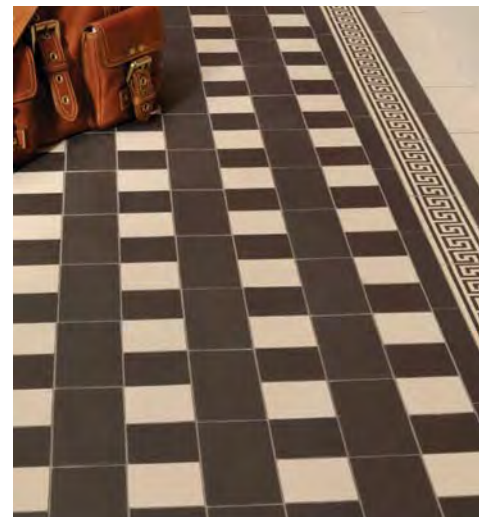

Tiles per square metre (10 ¾ square feet) based on pattern swatch:

SAMPLE*	SHAPE	COLOUR	CODE	SIZE (mm)	SIZE (inches)	QTY
	Square	Black	6302V	53x53	2x2	85
	Square	Dover White	7102V	53x53	2x2	85
	Rectangle	Black	6324V	106x53	4x2	85

* not shown to scale

for more setting shots please see the latest
Victorian Floor Tile brochure