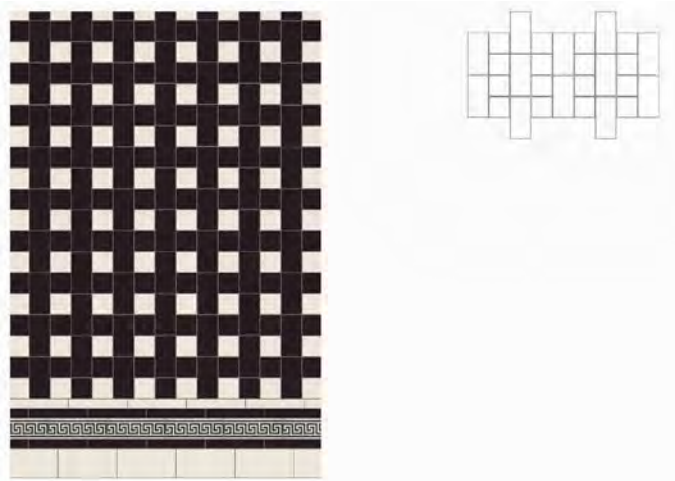

Tiles per square metre (10 ¾ square feet) based on pattern swatch:

SAMPLE*	SHAPE	COLOUR	CODE	SIZE (mm)	SIZE (inches)	QTY
	Square	Black	6302V	53x53	2x2	85
	Square	Dover White	7102V	53x53	2x2	85
	Rectangle	Black	6324V	106x53	4x2	85

* not shown to scale

for more setting shots please see the latest
Victorian Floor Tile brochure