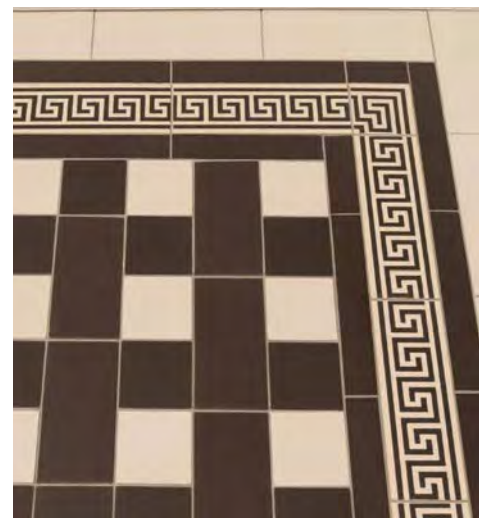

Tiles per square metre (10 ¾ square feet) based on pattern swatch:

SAMPLE*	SHAPE	COLOUR	CODE	SIZE (mm)	SIZE (inches)	QTY
	Square	Black	6302V	53x53	2x2	85
	Square	Dover White	7102V	53x53	2x2	85
	Rectangle	Black	6324V	106x53	4x2	85

* not shown to scale

for more setting shots please see the latest
Victorian Floor Tile brochure