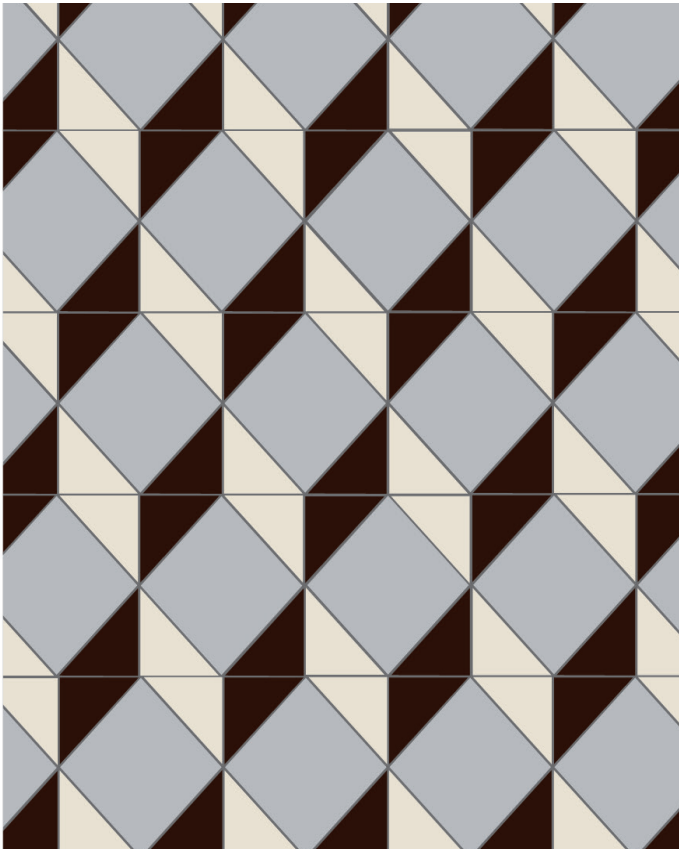

Tiles per square metre (10 <sup>3</sup>/<sub>4</sub> square feet) based on pattern swatch:

SAMPLE*	SHAPE	COLOUR	CODE	SIZE (mm)	SIZE (inches)	QTY
	Square	Grey	6804V	106x106	4 <sup>1</sup> / <sub>8</sub> x4 <sup>1</sup> / <sub>8</sub>	43
	Triangle	Black	6314V	104x73x73	4 <sup>1</sup> / <sub>8</sub> x3x3	86
	Triangle	White	6414V	104x73x73	4 <sup>1</sup> / <sub>8</sub> x3x3	86

\* not shown to scale

for more setting shots please see the latest  
 Victorian Floor Tile brochure