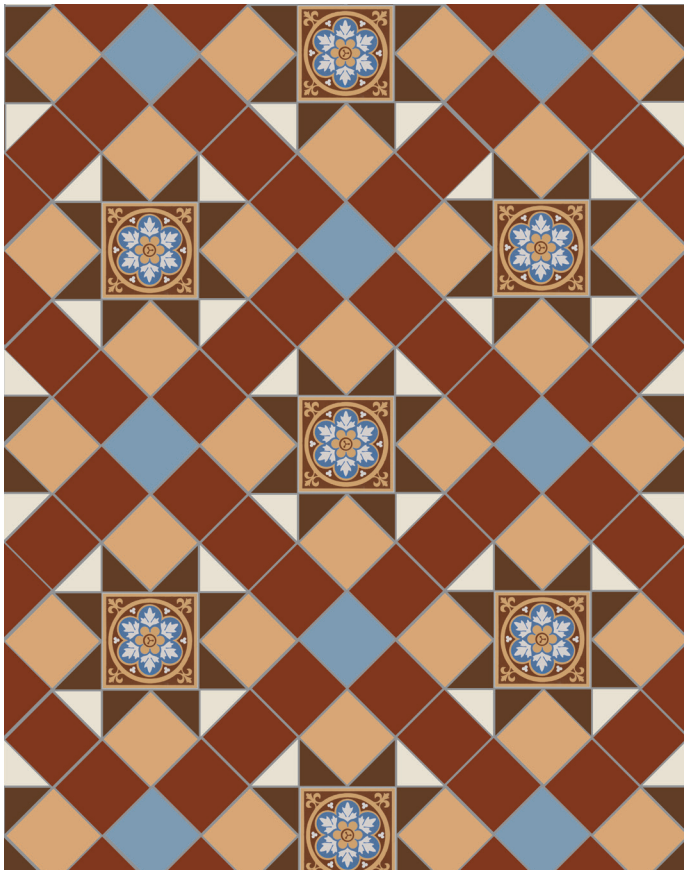

Tiles per square metre (10 $\frac{3}{4}$ square feet) based on pattern swatch:

SAMPLE*	SHAPE	COLOUR	CODE	SIZE (mm)	SIZE (inches)	QTY
	Square	Blue	6603V	75x75	3x3	11
	Square	Red	6103V	75x75	3x3	64
	Square	Buff	6203V	75x75	3x3	43
	Triangle	Brown	6513V	73x52x52	3x2x2	85
	Triangle	White	6413V	73x52x52	3x2x2	43
	Square	Blue Livingstone	6265V	106x106	4 $\frac{1}{8}$ x4 $\frac{1}{8}$	11

* not shown to scale

for more setting shots please see the latest
Victorian Floor Tile brochure