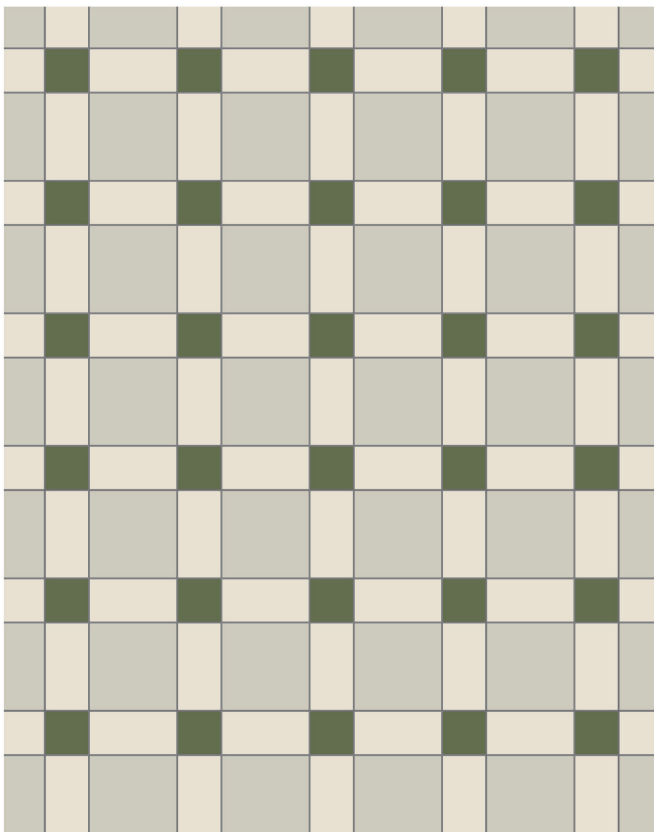

Tiles per square metre (10 ³/₄ square feet) based on pattern swatch:

SAMPLE*	SHAPE	COLOUR	CODE	SIZE (mm)	SIZE (inches)	QTY
	Square	Chester Mews	7504V	106x106	4 ¹ / ₈ x4 ¹ / ₈	38
	Square	Green	6102V	53x53	2x2	38
	Rectangle	White	6422V	151x53	6x3	76

* not shown to scale

for more setting shots please see the latest
Victorian Floor Tile brochure