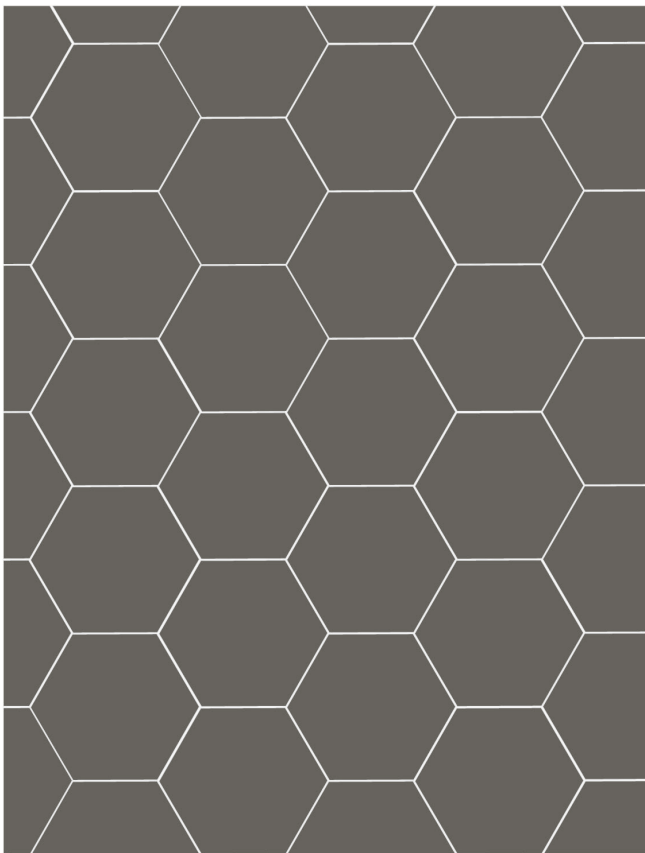

Tiles per square metre (10 ³/₄ square feet) based on pattern swatch:

SAMPLE*	SHAPE	COLOUR	CODE	SIZE (mm)	SIZE (inches)	QTY
	Hexagon	Revival Grey	7738V	185x185	7 ¹ / ₄ x 7 ¹ / ₄	33

* not shown to scale

for more setting shots please see the latest
Victorian Floor Tile brochure