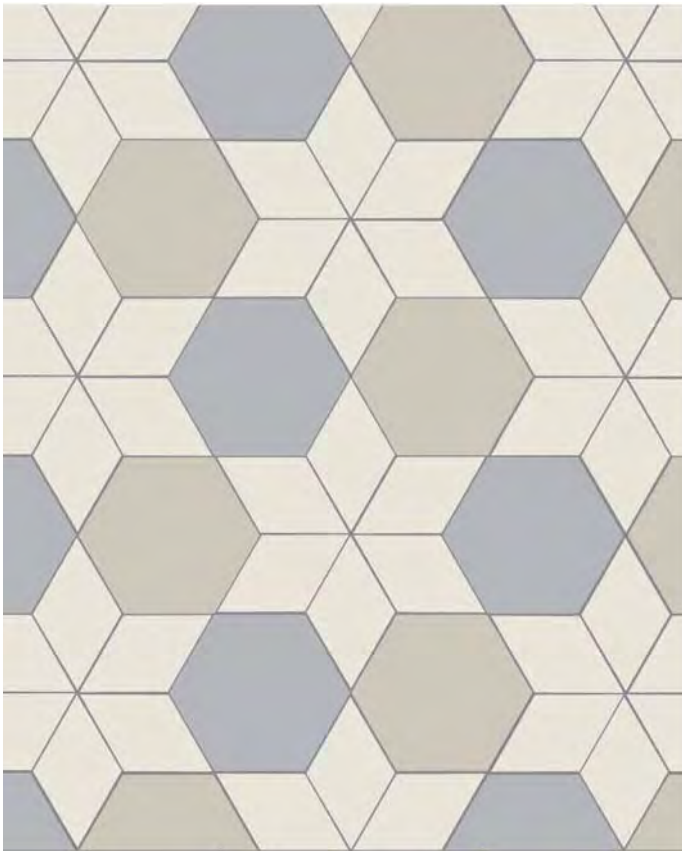

Tiles per square metre (10 $\frac{3}{4}$ square feet) based on pattern swatch:

SAMPLE*	SHAPE	COLOUR	CODE	SIZE (mm)	SIZE (inches)	QTY
	Hexagon	Chester Mews	7538V	185 x 185	7 $\frac{1}{4}$ x 7 $\frac{1}{4}$	9
	Hexagon	Grey	6838V	185 x 185	7 $\frac{1}{4}$ x 7 $\frac{1}{4}$	9
	Diamond	Dover White	7139V	182 x 105	7 $\frac{1}{8}$ x 4 $\frac{1}{8}$	9

* not shown to scale

for more setting shots please see the latest
Victorian Floor Tile brochure