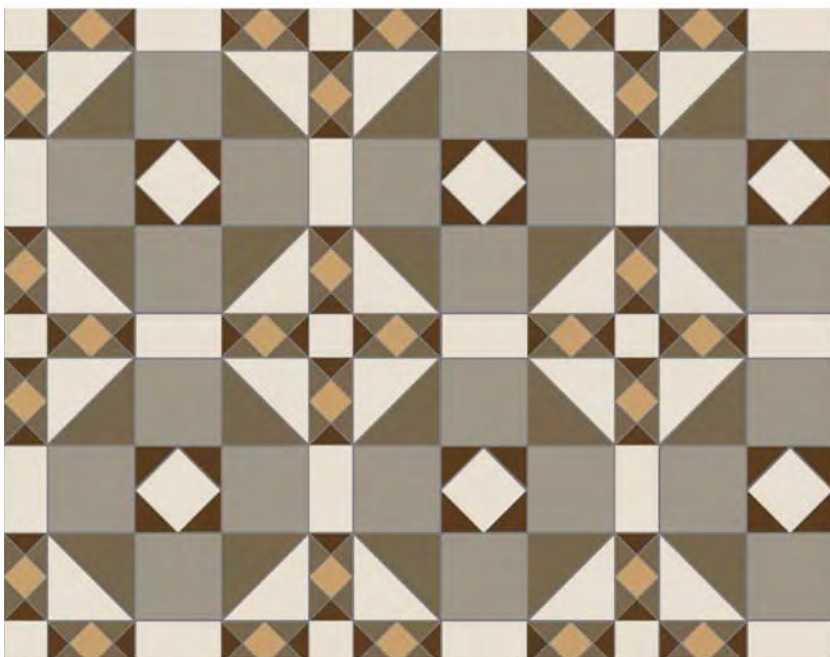

Tiles per square metre (10  $\frac{3}{4}$  square feet) based on pattern swatch:

| SAMPLE*   | SHAPE     | COLOUR       | CODE  | SIZE (mm)   | SIZE (inches)                       | QTY |
|---|-----------|--------------|-------|-------------|-------------------------------------|-----|
|    | Square    | Holkham Dune | 7604V | 106x106     | 4 $\frac{1}{8}$ x 4 $\frac{1}{8}$   | 28  |
|    | Rectangle | White        | 6424V | 106x53      | 4 $\frac{1}{8}$ x 2                 | 14  |
|    | Triangle  | Regency Bath | 7316V | 149x106x106 | 6x4 $\frac{1}{8}$ x 4 $\frac{1}{8}$ | 28  |
|    | Triangle  | White        | 6416V | 149x106x106 | 6x4 $\frac{1}{8}$ x 4 $\frac{1}{8}$ | 28  |
|    | Triangle  | Brown        | 6513V | 73x52x52    | 3x2x2                               | 28  |
|    | Triangle  | Brown        | 6512V | 50x36x36    | 2x1 $\frac{1}{2}$ x 1 $\frac{1}{2}$ | 56  |
|   | Triangle  | Regency Bath | 7312V | 50x36x36    | 2x1 $\frac{1}{2}$ x 1 $\frac{1}{2}$ | 112 |
|  | Square    | White        | 6403V | 75x75       | 3x3                                 | 7   |
|  | Square    | White        | 6402V | 53x53       | 2x2                                 | 7   |
|  | Square    | Old London   | 7241V | 37x37       | 1 $\frac{1}{2}$ x 1 $\frac{1}{2}$   | 28  |

\* not shown to scale

for more setting shots please see the latest  
Victorian Floor Tile brochure