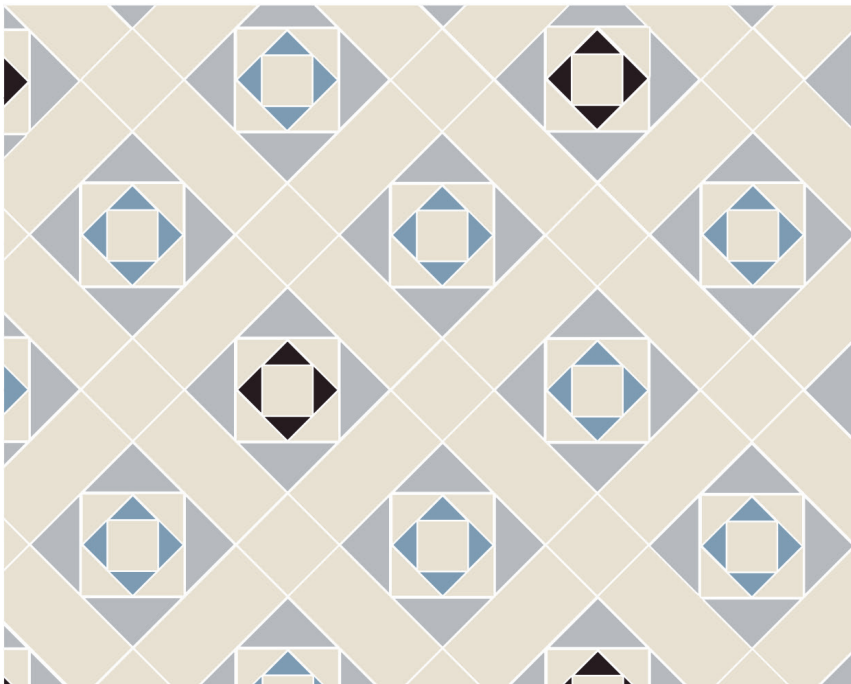

Tiles per square metre (10  $\frac{3}{4}$  square feet) based on pattern swatch:

SAMPLE*	SHAPE	COLOUR	CODE	SIZE (mm)	SIZE (inches)	QTY
	Rectangle	White	6423V	151x75	6x3	38
	Square	White	6403V	75x75	3x3	19
	Square	White	6402V	53x53	2x2	19
	Triangle	Grey	6814V	104x73x73	4 $\frac{1}{8}$ x3x3	76
	Triangle	White	6413V	73x52x52	3x2x2	76
	Triangle	Blue	6612V	50x36x36	2x1 $\frac{1}{2}$ x1 $\frac{1}{2}$	57
	Triangle	Black	6312V	50x36x36	2x1 $\frac{1}{2}$ x1 $\frac{1}{2}$	19

\* not shown to scale

for more setting shots please see the latest  
Victorian Floor Tile brochure