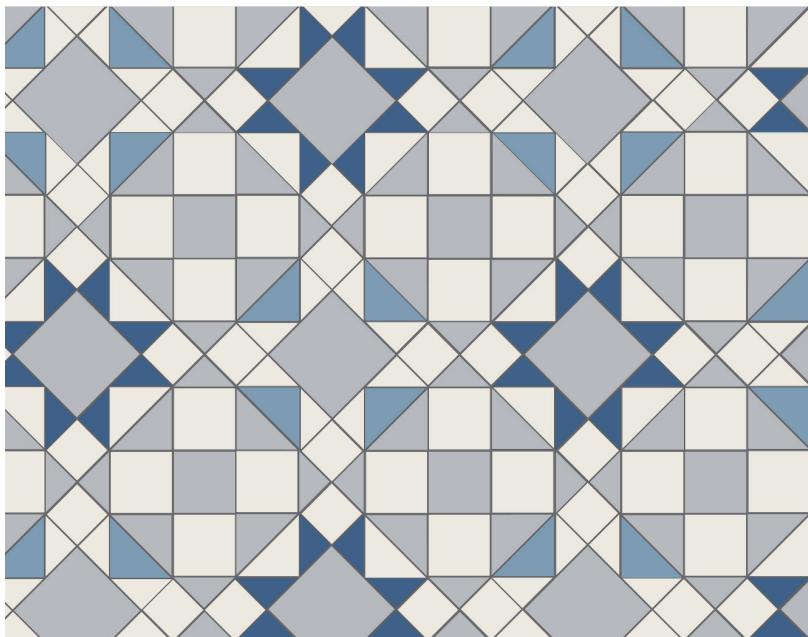

Tiles per square metre (10 ³/₄ square feet) based on pattern swatch:

SAMPLE*	SHAPE	COLOUR	CODE	SIZE (mm)	SIZE (inches)	QTY
	Square	Grey	6804V	106x106	4 ¹ / ₈ x 4 ¹ / ₈	11
	Square	Dover White	7103V	75x75	3x3	42
	Square	Grey	6803V	75x75	3x3	11
	Square	Dover White	7102V	53x53	2x2	42
	Triangle	Dover White	7114V	104x73x73	4 ¹ / ₈ x 3x3	21
	Triangle	Grey	6814V	104x73x73	4 ¹ / ₈ x 3x3	42
	Triangle	Blue	6614V	104x73x73	4 ¹ / ₈ x 3x3	21
	Triangle	Dover White	7113V	73x52x52	3x2x2	42
	Triangle	Grey	6813V	73x52x52	3x2x2	42
	Triangle	Pugin Blue	6913V	73x52x52	3x2x2	42

* not shown to scale

for more setting shots please see the latest
 Victorian Floor Tile brochure