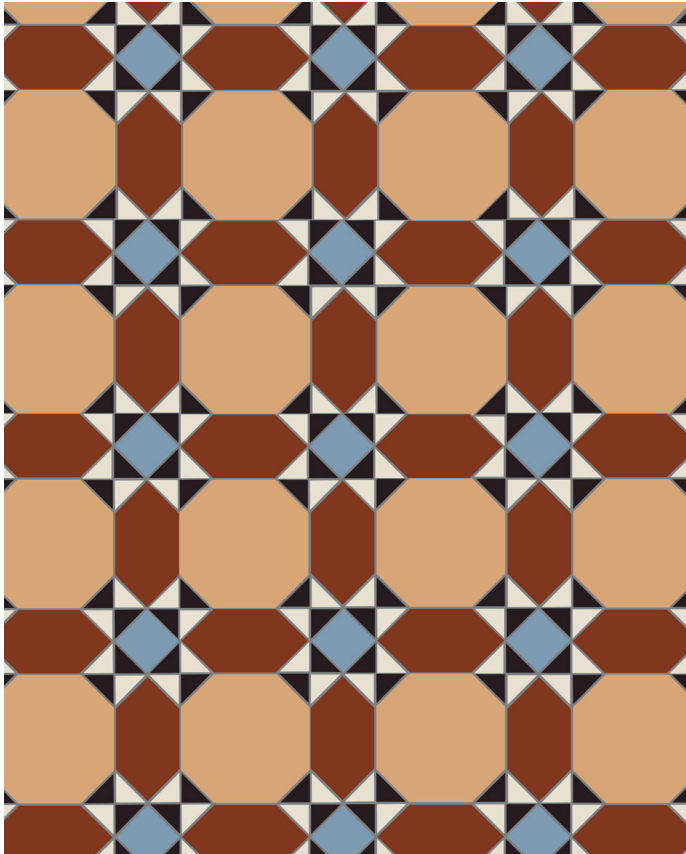

Tiles per square metre (10  $\frac{3}{4}$  square feet) based on pattern swatch:

SAMPLE*	SHAPE	COLOUR	CODE	SIZE (mm)	SIZE (inches)	QTY
	Octagon	Buff	6231V	151x151	6x6	19
	Hexagon	Red	6134V	151x75x53	6x3x2	38
	Square	Blue	6602V	53x53	2x2	19
	Triangle	White	6412V	50x36x36	2x1½ x1½	152
	Triangle	Black	6312V	50x36x36	2x1½ x1½	152

\* not shown to scale

for more setting shots please see the latest  
Victorian Floor Tile brochure