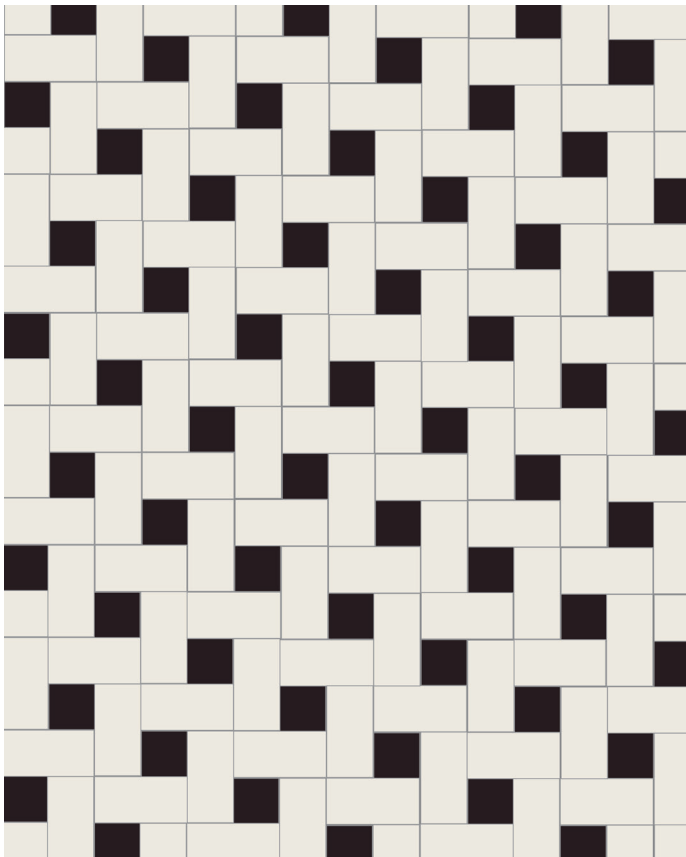

Tiles per square metre (10 $\frac{3}{4}$ square feet) based on pattern swatch:

SAMPLE*	SHAPE	COLOUR	CODE	SIZE (mm)	SIZE (inches)	QTY
	Rectangle	Dover White	7124V	106x53	4x2	134
	Square	Black	6302V	53x53	2x2	67

* not shown to scale

for more setting shots please see the latest
Victorian Floor Tile brochure