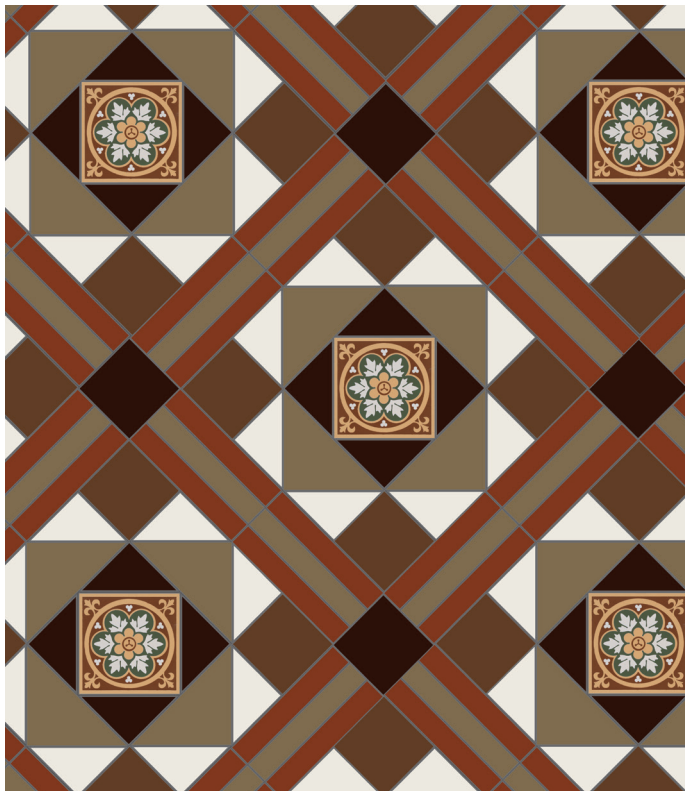

Tiles per square metre (10 ¾ square feet) based on pattern swatch:

SAMPLE*	SHAPE	COLOUR	CODE	SIZE (mm)	SIZE (inches)	QTY
	Triangle	Royal Palladian	7416V	149x106x106	6x4 <sup>1</sup> / <sub>8</sub> x4 <sup>1</sup> / <sub>8</sub>	28
	Triangle	Black	6314V	104x73x73	4 <sup>1</sup> / <sub>8</sub> x3x3	28
	Triangle	Dover White	7114V	104x73x73	4 <sup>1</sup> / <sub>8</sub> x3x3	56
	Square	Black	6303V	75x75	3x3	7
	Square	Brown	6503V	75x75	3x3	28
	Rectangle	Red	6121V	151x24	6x1	56
	Rectangle	Royal Palladian	7421V	151x24	6x1	28
	Livingstone	Green	6278V	106x106	4 <sup>1</sup> / <sub>8</sub> x4 <sup>1</sup> / <sub>8</sub>	7

\* not shown to scale

for more setting shots please see the latest  
Victorian Floor Tile brochure