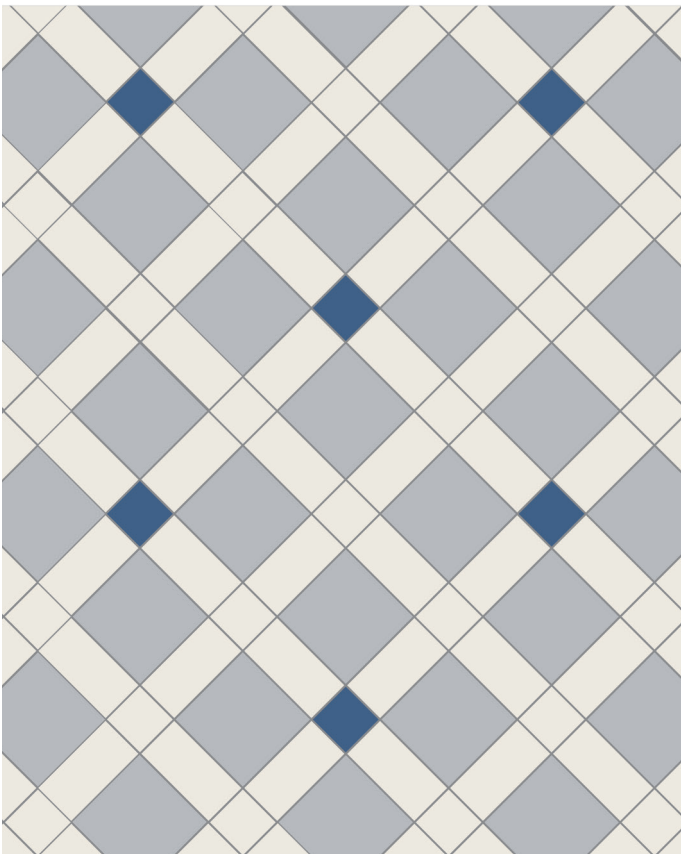

Tiles per square metre (10  $\frac{3}{4}$  square feet) based on pattern swatch:

SAMPLE*	SHAPE	COLOUR	CODE	SIZE (mm)	SIZE (inches)	QTY
	Rectangle	Dover White	7124V	106x53	4 $\frac{1}{8}$ x 2	76
	Square	Grey	6804V	106x106	4 $\frac{1}{8}$ x 4 $\frac{1}{8}$	38
	Square	Dover White	7102V	53x53	2x2	29
	Square	Pugin Blue	6902V	53x53	2x2	10

\* not shown to scale

for more setting shots please see the latest  
Victorian Floor Tile brochure