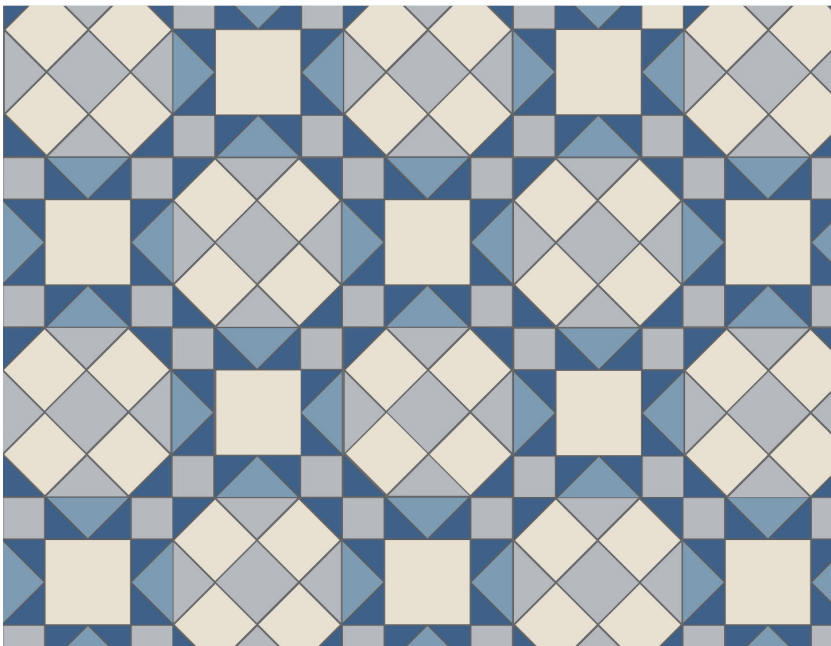

Tiles per square metre (10 $\frac{3}{4}$ square feet) based on pattern swatch:

SAMPLE*	SHAPE	COLOUR	CODE	SIZE (mm)	SIZE (inches)	QTY
	Square	White	6404V	106x106	4 $\frac{1}{8}$ x 4 $\frac{1}{8}$	11
	Square	Grey	6803V	75x75	3x3	11
	Square	White	7103V	75x75	3x3	42
	Square	Grey	6802V	53x53	2x2	42
	Triangle	Blue	6614V	104x73x73	4 $\frac{1}{8}$ x 3x3	42
	Triangle	Grey	6814V	104x73x73	4 $\frac{1}{8}$ x 3x3	42
	Triangle	Pugin Blue	6913V	73x52x52	3x2x2	124

* not shown to scale

for more setting shots please see the latest
Victorian Floor Tile brochure