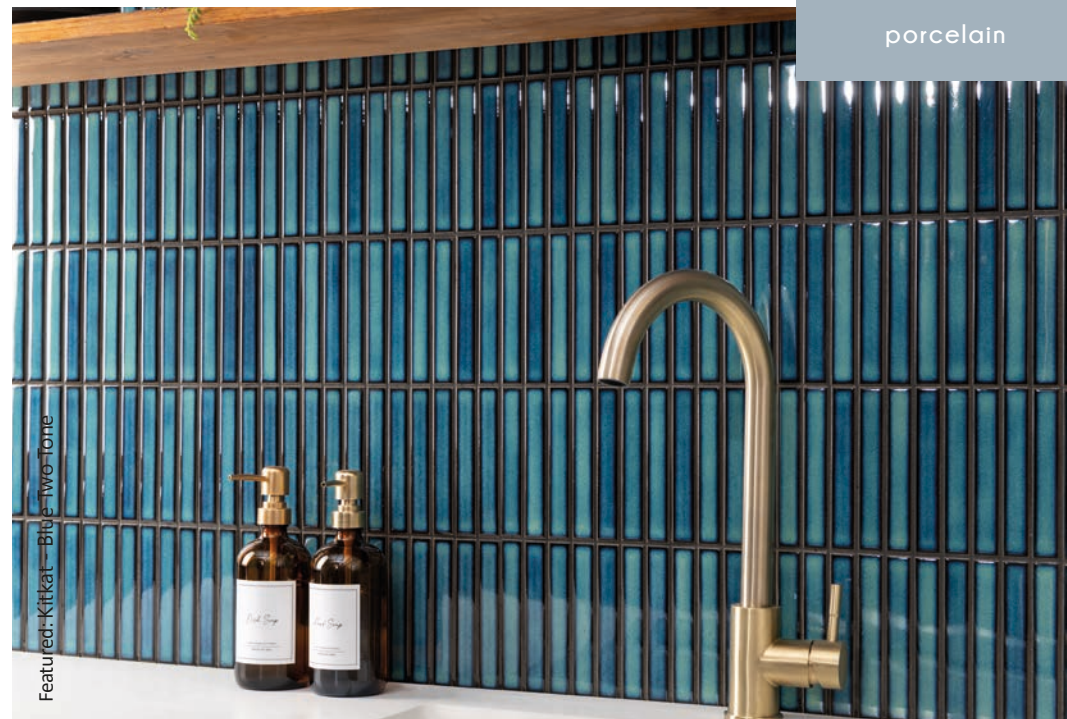

White

Blue Two Tone

Blue

Green

Size: 299x296x8mm

porcelain

Featured: Pixel - Chequer Hexagon

pixel

Incorporate on-trend, intricate shapes with ease into your home; made from porcelain, these mosaics come on a mesh backing and can be used on floor and wall spaces in any room of the home to add charismatic interest - an ideal choice for both bathrooms and kitchens.