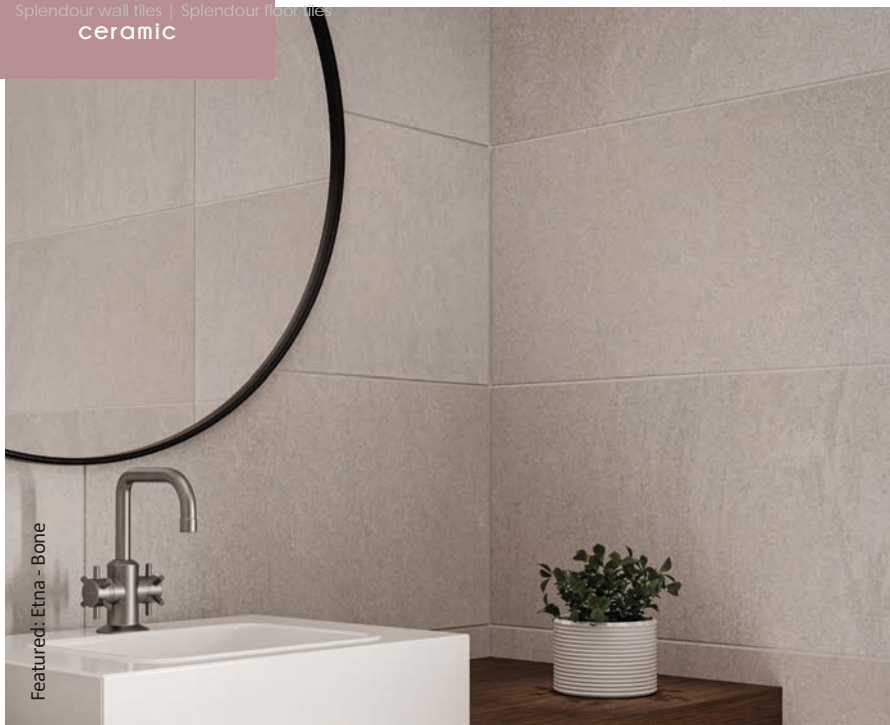

Dark

White

Sand

Size: 900x900x10.5mm

porcelain

Featured: Toulouse - Dark

etna

This tile features an elegant stone effect with authentic slate detailing, enhanced by contemporary grey tones that add a modern touch. Designed for versatility, it is suitable for both interior walls and floors. Crafted from long-lasting ceramic, it offers durable style with a natural matt finish that enhances its stone-like feel. The 660x330mm format and 7.2mm thickness provide a practical size for various spaces, while 10 unique face variations ensure a realistic and visually appealing look.