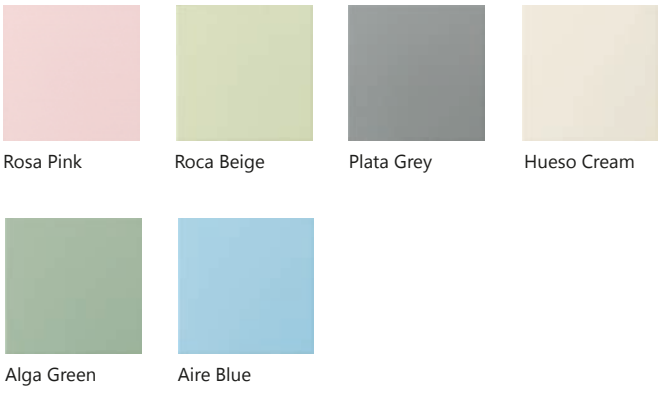

Featured: Monocolour - Rosa Pink Gloss 200x100