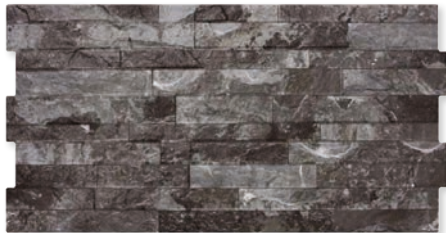

Pompeya Dark

Pompeya Oxido

Pompeya Beige

Size: 600x300x7mm

Featured: Pompeya - Oxido

porcelain

sirocco

Sirocco is a fresh range of porcelain tiles that are suitable for use across both walls and floors with their R10 slip rating. Their durability combined with their delicate and soft design makes them ideal for complimenting neutral home schemes or ethereal hospitality spaces. Sirocco is available in a range of 5 different patterns, so there is the opportunity to mix and match or create a uniform style with a single face. Their square 223x223mm format is versatile and sure to create a sophisticated layout.