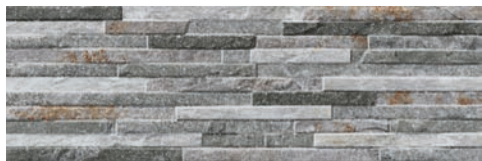

behobia

Transform a flat space into one of excitement and character with our Behobia splitface effect tiles. Designed to emulate linear strips of stone, these tiles feature a light shimmer across the surface. A low maintenance alternative to natural split face tiles, these stunning staggered porcelain tiles have a rugged, multi-levelled surface, providing a sleek, contemporary look in your home.

Gris

Size: 170x520x14mm

porcelain

Featured: Behobia - Gris