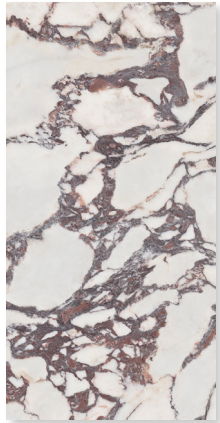

Pisa Gold

Torano Dorado

Noor Apple

Euphoria Green

Noor Peach

Size: 1200x600x10.5mm

Viola

porcelain