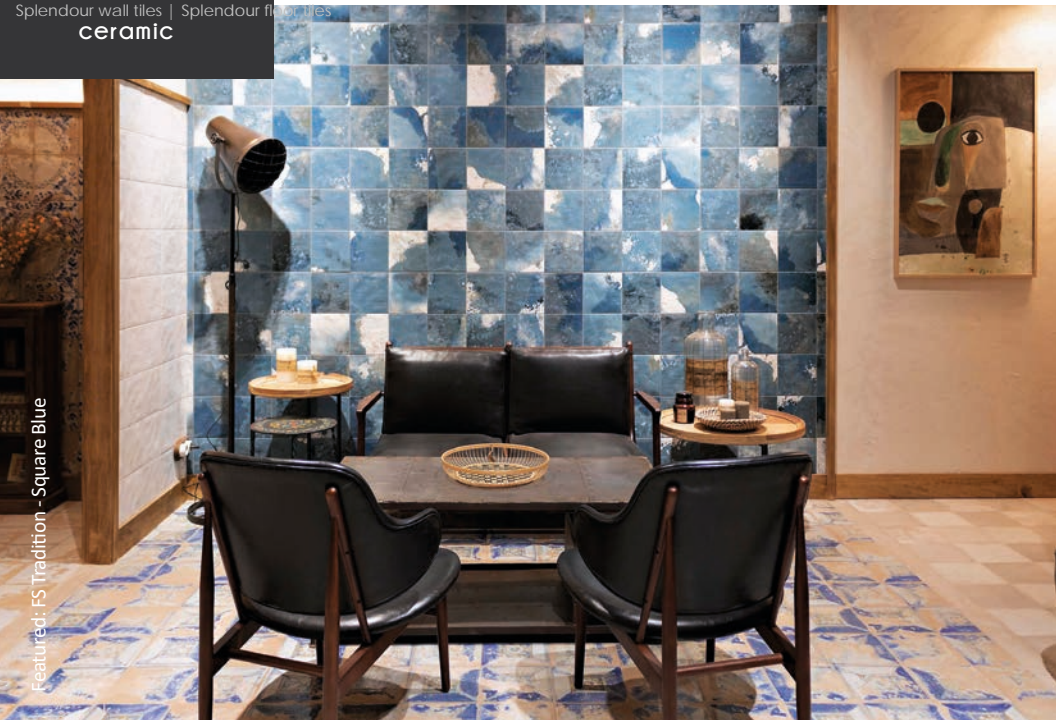

Featured: FS Tradition - Square Blue

fs tradition

These FS Tradition take inspiration from the traditional artisan firing technique 'raku' from Japan that is famous for its masterful look. The tiles are designed in a hard wearing white bodied ceramic format with a striking crackled glaze and a combined matt and gloss finish, giving these tiles an antiqued, handmade quality.