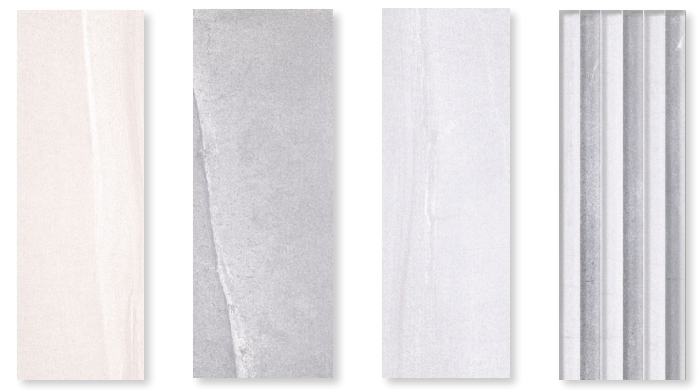

Marshall Gold Marble Effect

Size: 1200x1200x10.5mm

porcelain

Featured: Wall - Perla & Grey Stripe Decor. Floor, Atelier. 15x60 - Gris

kite

A soothing collection of ceramic stone effect tiles with a satin finish is available in cool or warm tones to aid you in the creation of a versatile bathroom interior. A grey stripe decor has been included to add interest to your wall spaces as a border or focal point. The co-ordinating floor tile is made from porcelain.