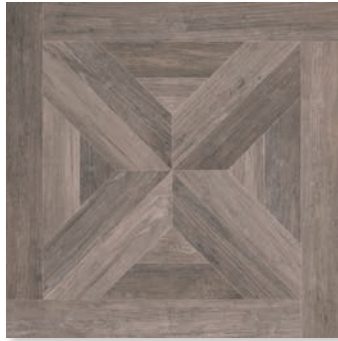

pavilion

Pavilion tiles are the perfect addition to any room, offering a stunning parquet wood-effect that mimics the intricate details of natural wood, right down to the realistic knots and brown oak colouring. Its generous 600x600mm format makes it a versatile choice, perfect for creating a cohesive look across both walls and floors. Crafted from durable glazed porcelain, this tile is built to last, ensuring your space not only looks fabulous but also stands up to daily wear and tear. Plus, with a natural matt finish and three face variations, you'll achieve that authentic, organic vibe you've been searching for.

Noce

Size: 600x600x9.3mm

porcelain