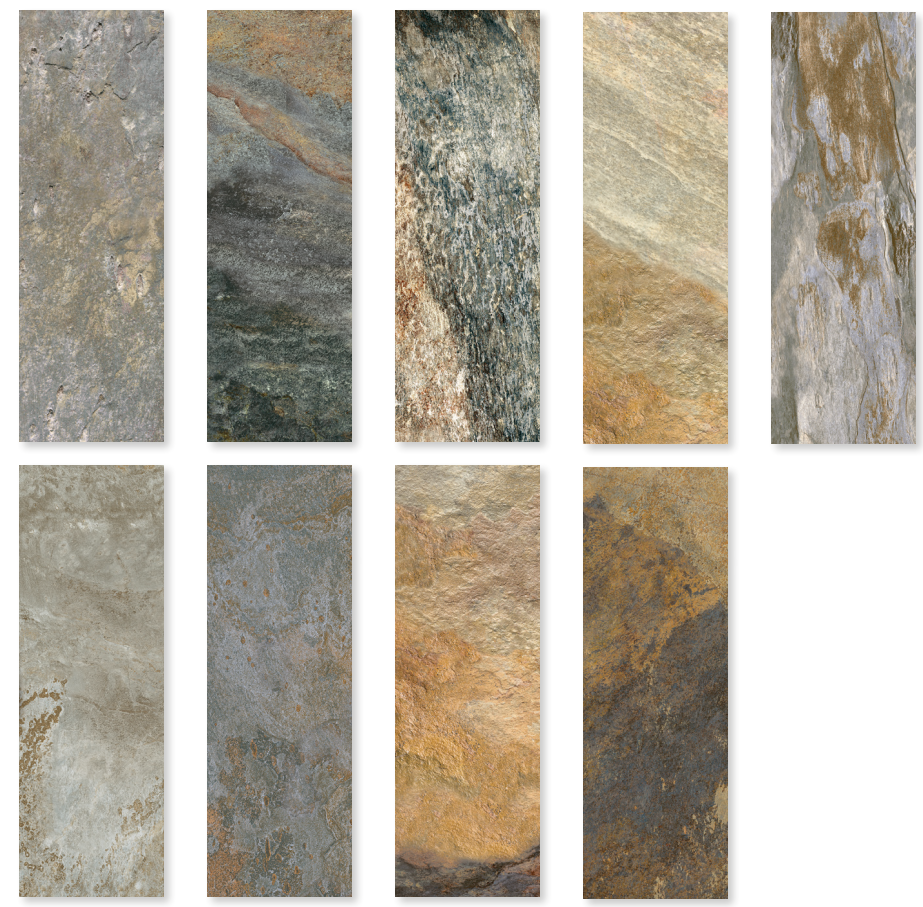

splendour

ceramic • porcelain • natural stone • mosaic

Rodeno Mix Matt Slate Effect

rodeno

Bring authentic rustic style to any interior with Rodeno Mix, a mixed slate effect tile featuring a rich blend of earthy tones and natural detailing. Crafted from durable ceramic with a matt finish, this slim format tile offers R12/PTV 36+ anti-slip ratings, 8.5mm thickness, and 9 face variations - ideal for both walls and floors.